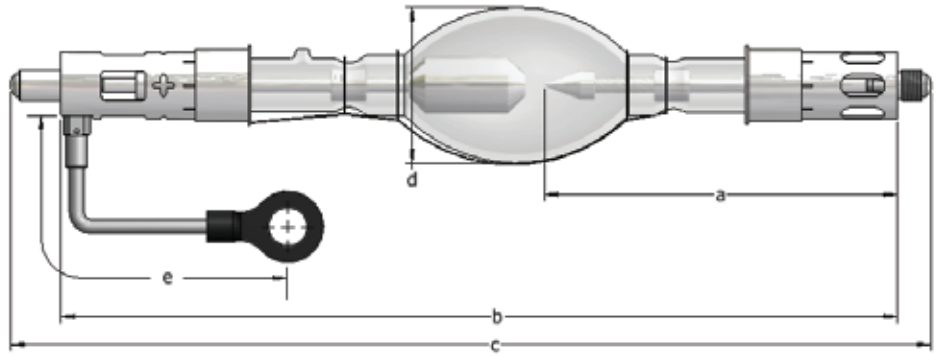

XDC-6500BI

Digital Cinema Xenon Lamp

APPLICATIONS

IMAX

Gen III (Barco)

TECHNICAL SPECIFICATIONS

Rated Power	W	6500
Rated Current	A	170
Operating Current Range	A	105-175
Rated Voltage	V	38
Distance a	mm	170
Length b	mm	391
Length c (max)	mm	433
Cold arc gap	mm	8.0
Bulb Diameter d	mm	80
Anode (+) Base Diameter	mm	30
Anode Pin Diameter	mm	9.4
Cathode (-) Base Diameter	mm	30
Cathode Pin Diameter	mm	7.9
Cable Length e	mm	152
Horizontal Operating Position	deg	± 15
Min. Cooling Air Flow Velocity	m/sec	7
Base Surface Temperature (max)	deg C	200