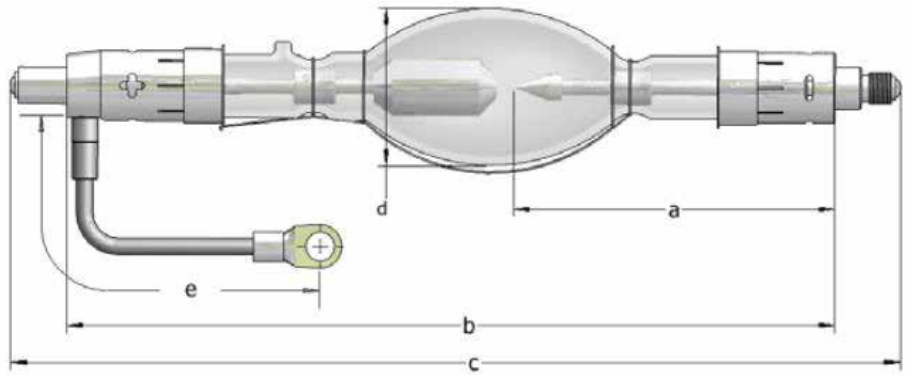

## APPLICATIONS

Barco HDF-W22, W26, W30 FLEX

## TECHNICAL SPECIFICATIONS

Rated Power	W	4000
Rated Current	A	118
Operating Current Range	A	60-125
Rated Voltage	V	34
Distance a	mm	123
Length b	mm	294
Length c (max)	mm	241
Cold arc gap	mm	3.94
Bulb Diameter d	mm	60
Anode (+) Base Diameter	mm	27
Anode Pin Diameter	mm	13.9
Cathode (-) Base Diameter	mm	27
Cathode Pin Diameter	mm	16
Cable Length e	mm	132
Horizontal Operating Position	deg	± 15
Min. Cooling Air Flow Velocity	m/sec	7
Base Surface Temperature (max)	deg C	200